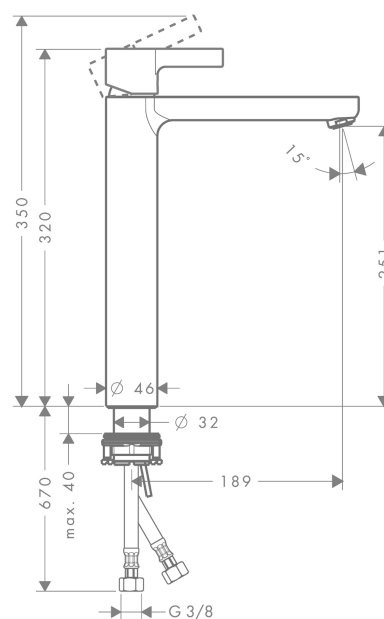

Metris S

Single lever basin mixer for washbowls without waste set

Surfaces: **Chrome** Article Number: **31023000**

Description

product features

- ComfortZone 260
- projection 189 mm
- normal spray
- flow rate at 3 bar: 5 l/min
- suitable for continuous flow water heaters
- not included: waste set

Technology

Product image

Scale drawing

Flowchart